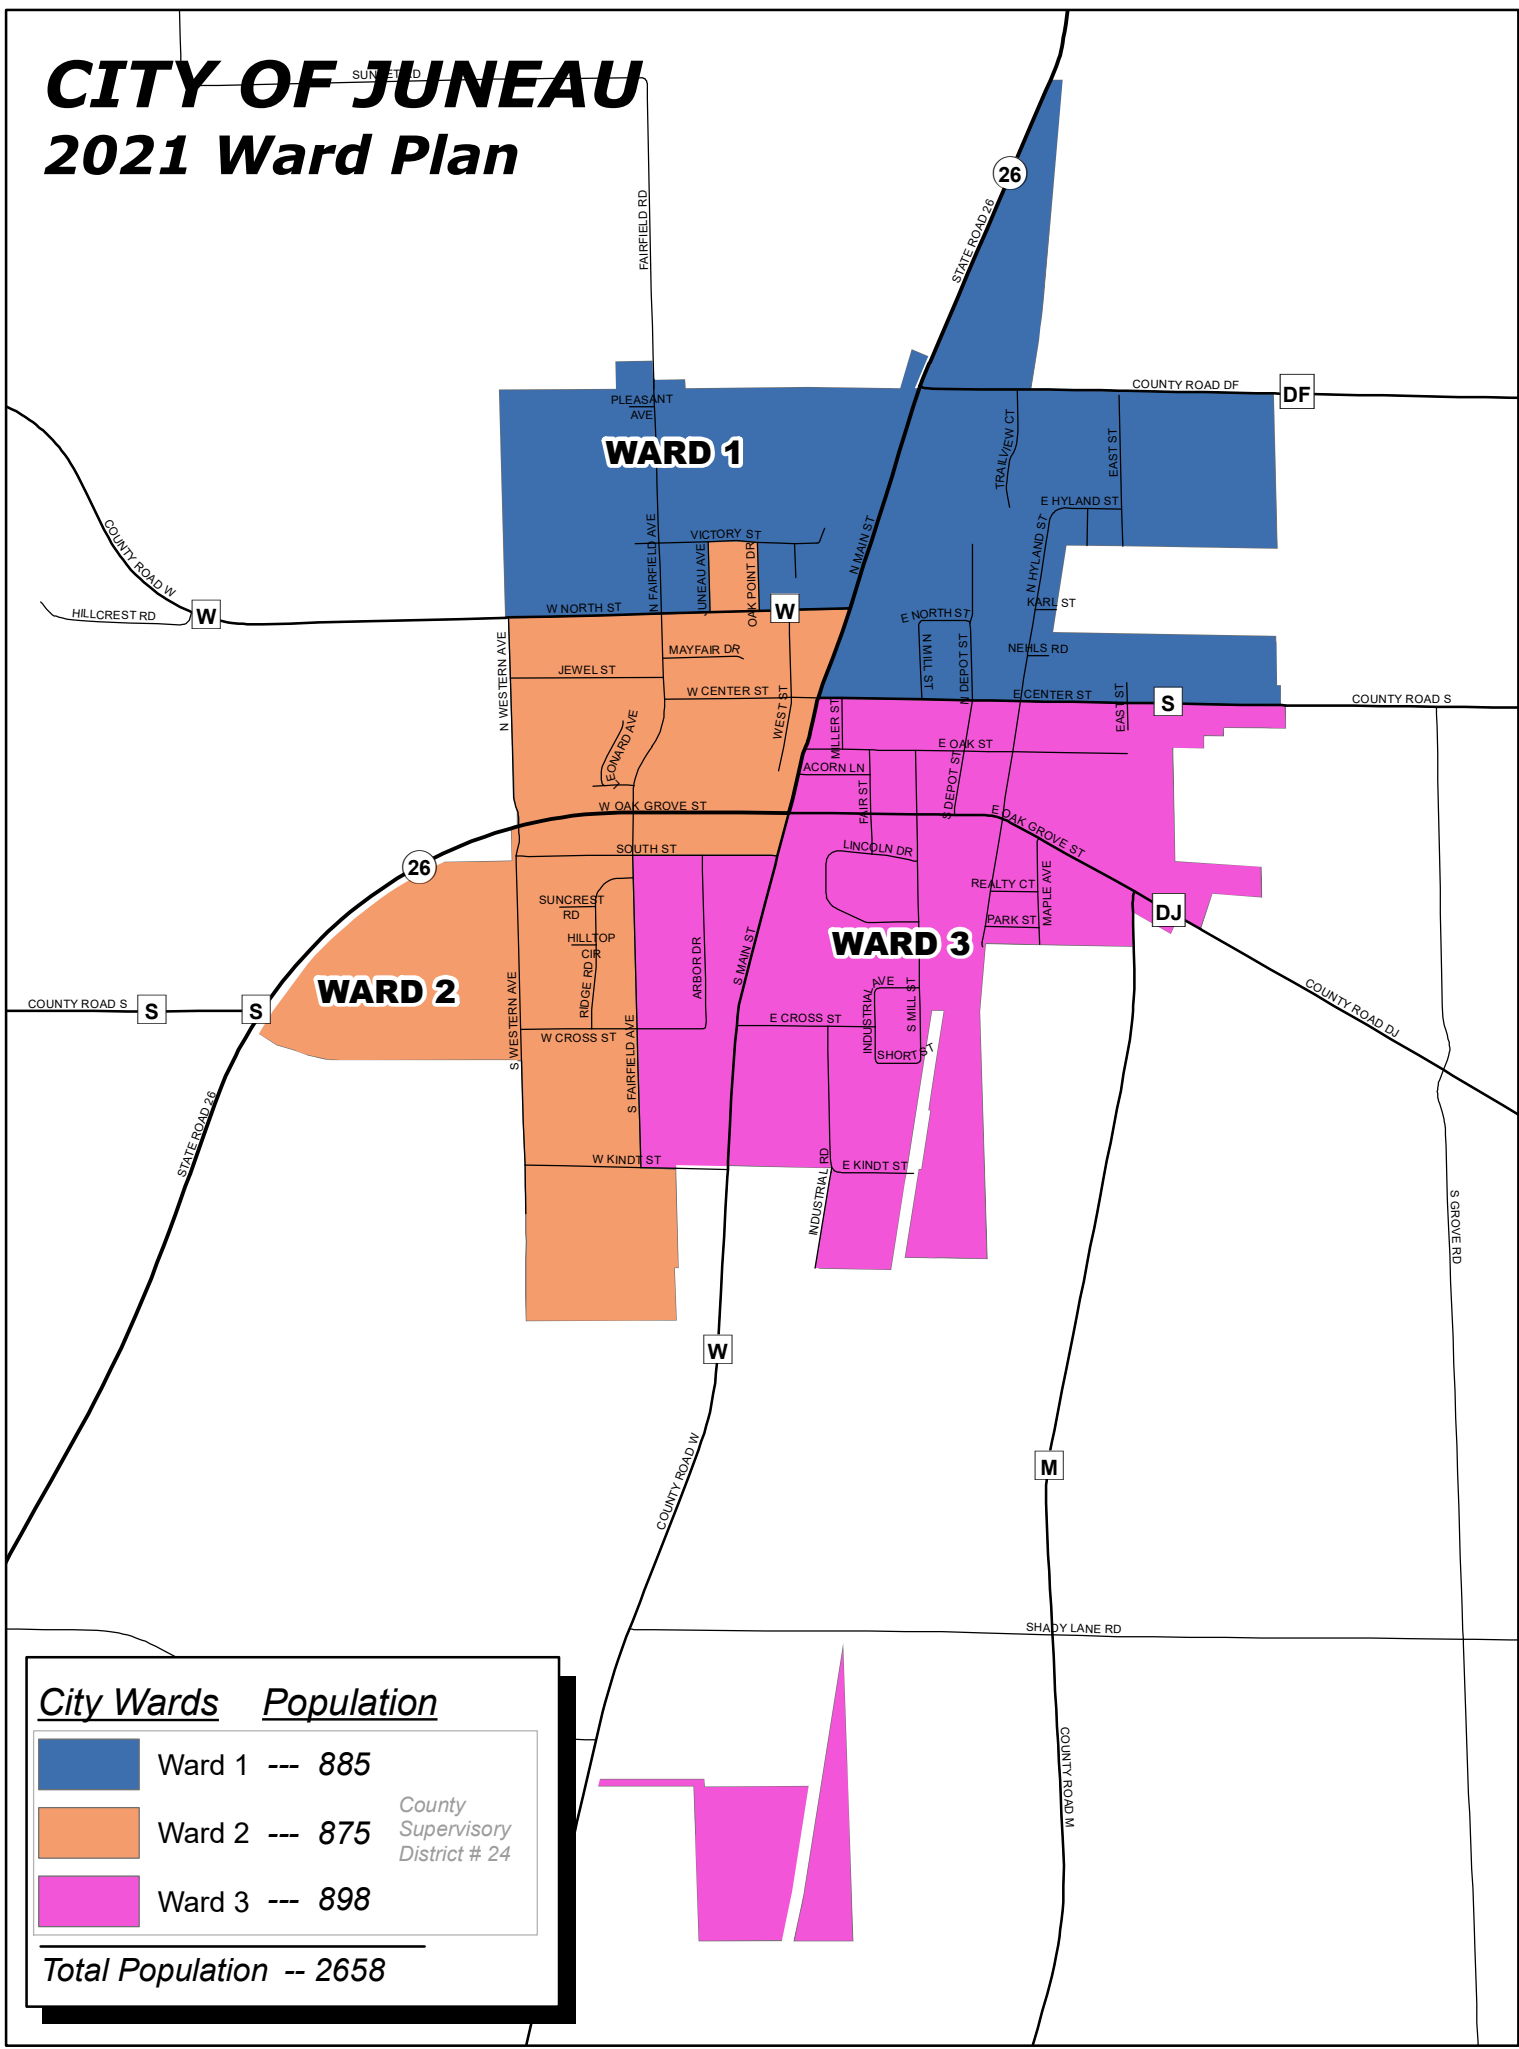

# CITY OF JUNEAU

## 2021 Ward Plan

### City Wards Population

	Ward 1	--- 885
	Ward 2	--- 875
	Ward 3	--- 898

County  
Supervisory  
District # 24

**Total Population -- 2658**